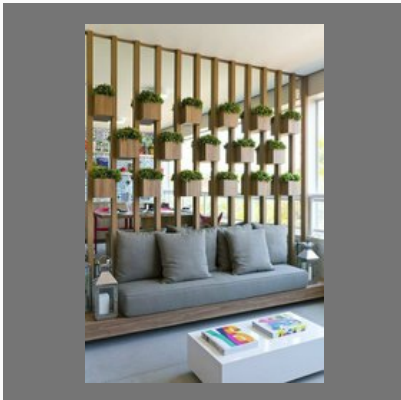

Wooden Wall Partition