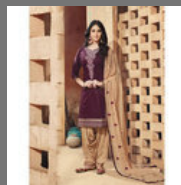

+91-8048928714

RN Export

<https://www.indiamart.com/rnexport/>

"RN Export" is a well-known **Manufacturer, Trader and Exporter** of a trendy and flawless assortment of **Saree, Lehengha Choli, Salwar Suit, Gown, Kurti, Blouse, Burkha, Chaniya Choli, Ethnic Wear, Bridal Wear, Embrodiery Etc.**