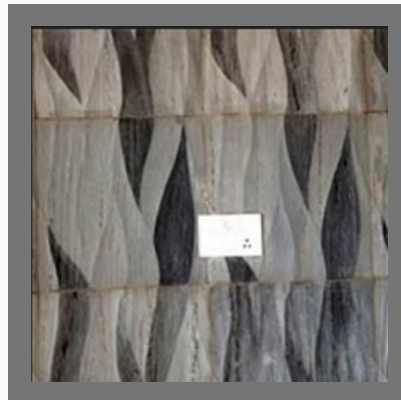

Mosaic Blocks 07