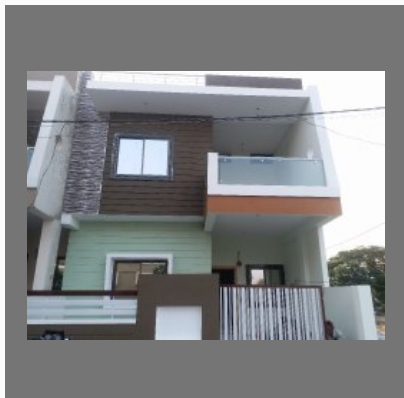

## OTHER PRODUCTS:

Completely aluminium Work side

Completely aluminium Work side

Domal Windows 3 track 27mm

Aluminium Composit Penal Work elevation