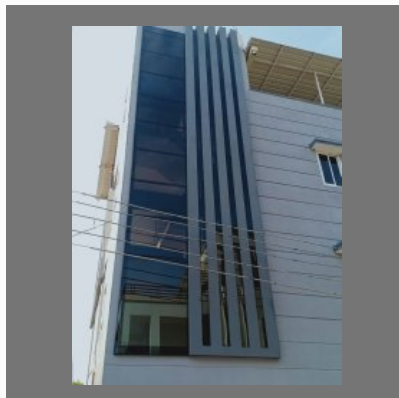

Glass Glazing work elevation