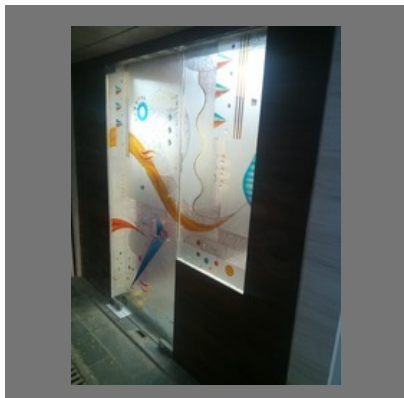

OTHER PRODUCTS:

Glass Work