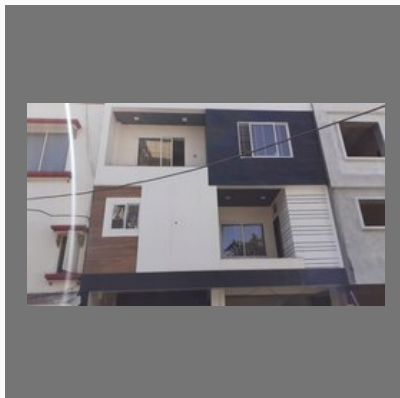

## OTHER PRODUCTS:

Completely aluminium Work side

Completely aluminium Work side

Domal Windows 3 track 27mm

Aluminium Composit Penal Work elevation