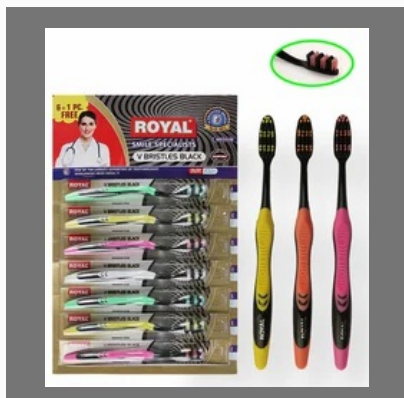

Children Toothbrush EV-143

Children Toothbrush EV-144

Children Toothbrush EV-145

Children Toothbrush EV-146

MORNING SMILE CHILDREN BRUSH

Children Toothbrush MS-1028

Children Toothbrush MS-1029

Children Toothbrush MS-1030

Children Toothbrush MS-1031

MORNING SMILE ADULT BRUSH

Adult Toothbrush MS-1001

Adult Toothbrush MS-1002

Adult Toothbrush MS-1003

Adult Toothbrush MS-1004

OTHER PRODUCTS:

V Bristles Black Hanger
Toothbrush