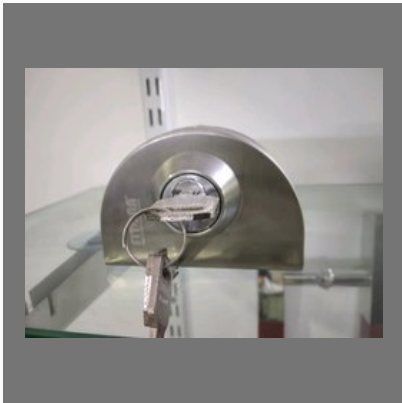

Rs Home Solutions

<https://www.indiamart.com/rs-homesolutions/>

OTHER PRODUCTS

Products

wall to glass L connector 4mm

Door Lock

Glass Door Lock

Toughened Glass Door
Fittings