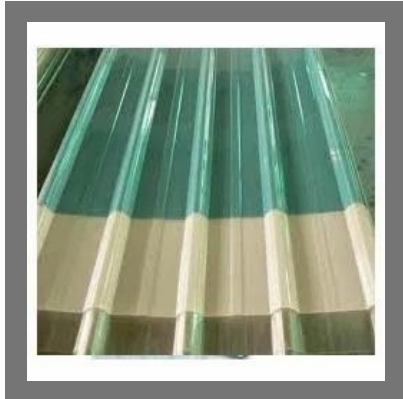

ROOFING SHEET

Polycarbonate Roofing Sheet