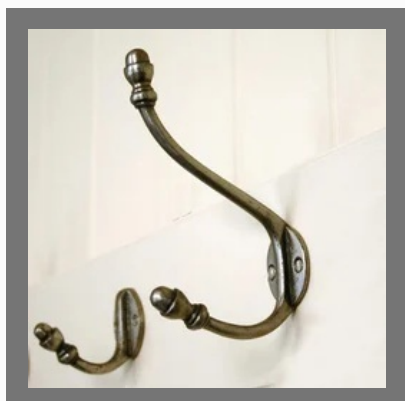

Capbord Lock

DOOR HANDLE

999 Mortice Lock

Door Handles

Door Handle

Window Handles

OTHER PRODUCTS

Locking Bolt

Mortise Door Lock

Cupboard Locks

Mortise Handle

OTHER PRODUCTS:

Car Los Lock

Door Aldrop

Coat Hook

Door Lock