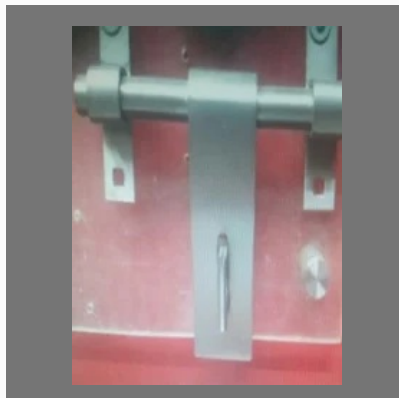

Door Aldrop