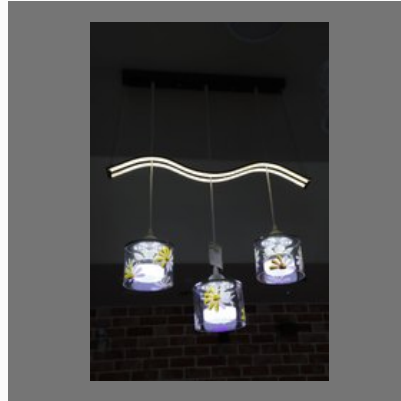

Designer Chandeliers LED

Fancy LED Jhumer

OTHER PRODUCTS:

Modern Chandeliers LED

Fancy LED Jhumar Light

Fancy LED Jhumar Light

Fancy LED Jhumar Light

OTHER PRODUCTS:

Decorative LED Chandelier

Decorative LED Chandelier

Decorative Chandelier Ceiling Lamp

Decorative Chandelier Ceiling Lamp

OTHER PRODUCTS:

Decorative Chandelier Ceiling Lamp

Modern Ceiling Jhumar Design With Light