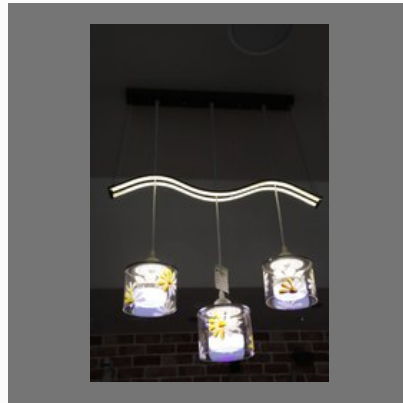

Illumine Led

<https://www.indiamart.com/rudra-lighting/>

OTHER PRODUCTS

Products

Decorative LED Chandelier

LED Jhoomer Ceiling Light

LED Jhoomer Ceiling Light

LED Jhoomer Ceiling Light