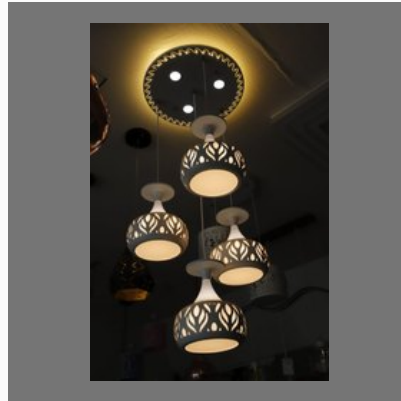

Modern Chandelier Ceiling Lamp

OTHER PRODUCTS:

Duplex Double Heighted
Modern Chandelier

Duplex Double Heighten
Modern Chandelier

Duplex Double Heighted
Decorative Chandelier

Duplex Double Heighted
Decorative Chandelier