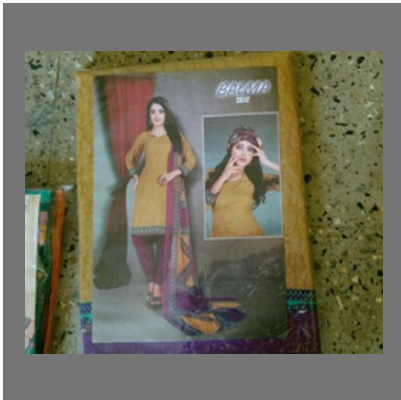

Saree

Gents Watches

Ladies Hand Bags

Heavy Border Saree

OTHER PRODUCTS:

Ladies Designer Dress

Shibori Saree

Ladies Suit Material

Patiala Suit Material

OTHER PRODUCTS:

Ladies Suit Material

Ladies Suit Material

Ladies Suit Material

Long Dress

OTHER PRODUCTS:

Fancy Long Dress