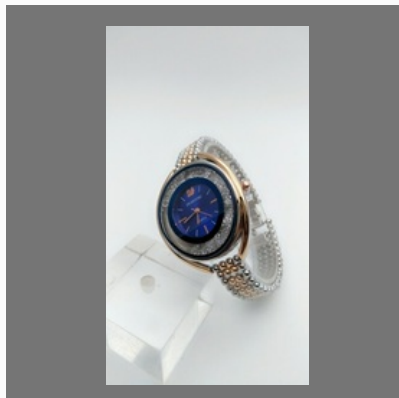

Chanderi Suit

Saree

OTHER PRODUCTS:

Ladies Dress Material

Ladies Watches

Gents Watches

Handbags

OTHER PRODUCTS:

Saree

Gents Watches

Ladies Hand Bags

Heavy Border Saree

OTHER PRODUCTS:

Ladies Designer Dress

Shibori Saree

Ladies Suit Material