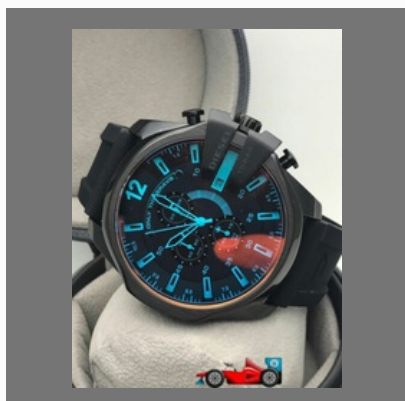

Chanderi Suit

Saree

OTHER PRODUCTS:

Ladies Dress Material

Ladies Watches

Gents Watches

Handbags

OTHER PRODUCTS: