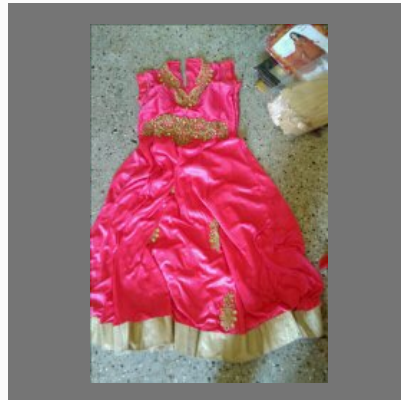

Saree

Gents Watches

Ladies Hand Bags

Heavy Border Saree

OTHER PRODUCTS:

Ladies Designer Dress

Shibori Saree

Ladies Suit Material

Patiala Suit Material

OTHER PRODUCTS:

Ladies Suit Material

Ladies Suit Material

Ladies Suit Material

Long Dress

OTHER PRODUCTS:

Fancy Long Dress