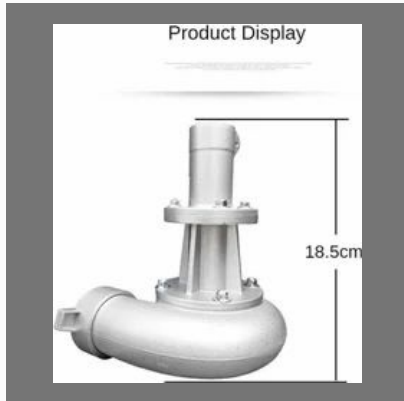

3.5mm Round 10 Meter Heavy Duty Grass Trimmer Line
3.5mm Brush Cutter Nylon Strimmer

Gas Fuel Tank Guard Base Housing Support For HONDA GX35 Trimmer Brush Cutter

Brush Cutter Back Pack Rod

SAW CHAIN

Water Pump Attachment For
Brush Cutter 28mm Rod Size ,
Mini Water Pump