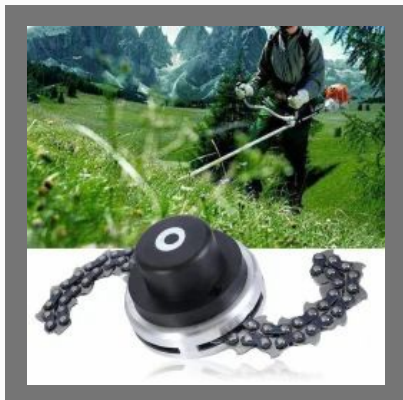

Chain Trimmer Head For Brush Cutter Attachment