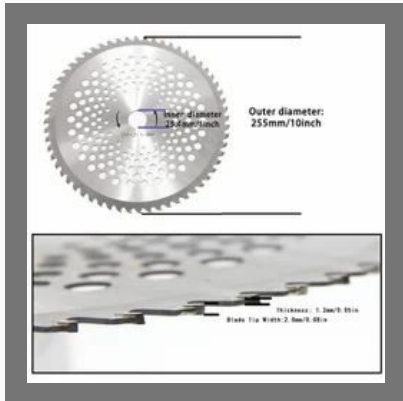

Sadaiv Nipun 80t 255mm
Diameter Cutting Blade With
Holes Alloy Steel Circular Saw
Blade Brush Cutter

BRUSH CUTTER SPAIR PARTS

Our Product Range

Heavy Duty 80 Teeth TCT
Blade For Brush
Cutter(Quantity-1 pc)