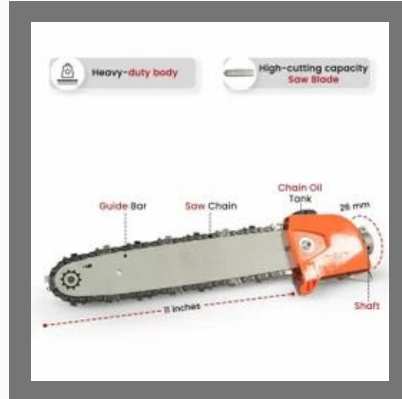

Brush Cutter Chain Saw Attachment 26 MM For Wood Cutting