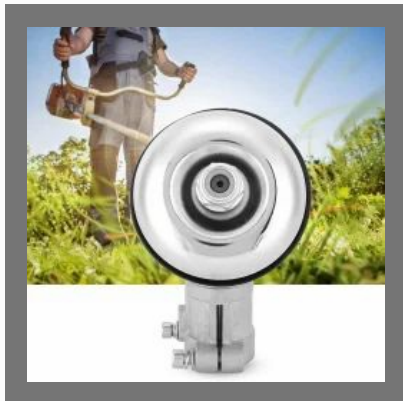

Engine Cylinder Top Cover
Shield Shroud for 4 Strock
Trimmer Brush cutter

BRUSH CUTTER

80T Brush Cutter Blade Lawn
Mower Circular Saw Blades

Twister Bump Feed Line
Trimmer Head for Whipper
Snipper Brush Cutter M10
Thread