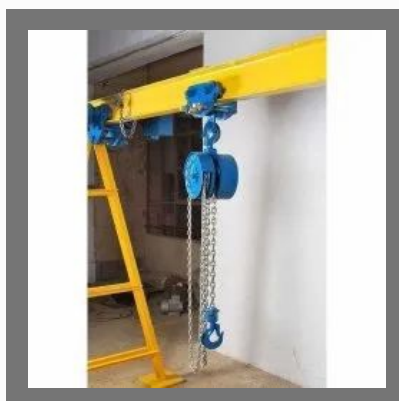

<https://www.indiamart.com/safeliftechenterprises/profile.html>

OTHER PRODUCTS:

Pendant Control Station

EOT Crane Electrical Breakdown Services

EOT Crane AMC Services

Chain Pulley Block

OTHER PRODUCTS:

Anti Crane Collision Sensor Device