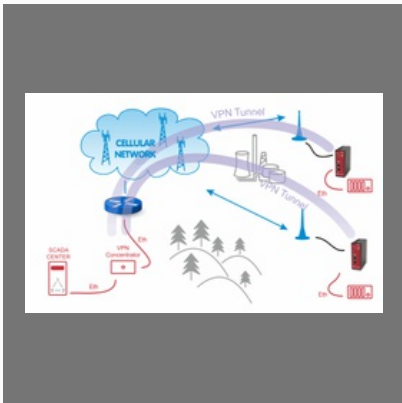

Internet Leased Line Of Airtel