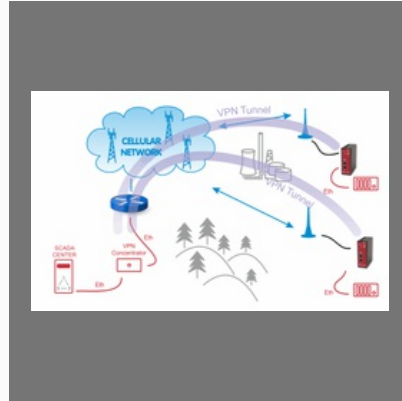

4 HD Camera Hikvision Cctv
Set with 500GB Hard Disk

OTHER SERVICES:

Internet Leased Line
Commercial

Internet Commercial Leased
Line Tower

CP Plus Security Camera
System

Factsheet

Year of Establishment : 2017