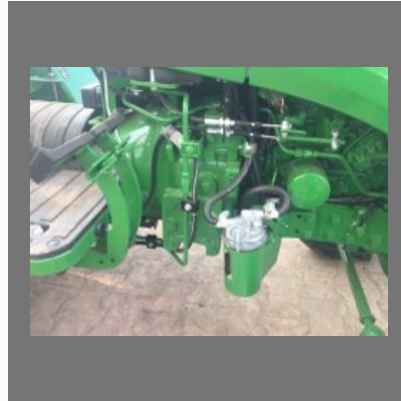

John Deere Hose Pipe

John Deere Tractor Seat

OTHER PRODUCTS:

John Deere Mini Tractor

John Deere Tractor Parts

Rotary Tiller

Fabricated Trolley

OTHER PRODUCTS: