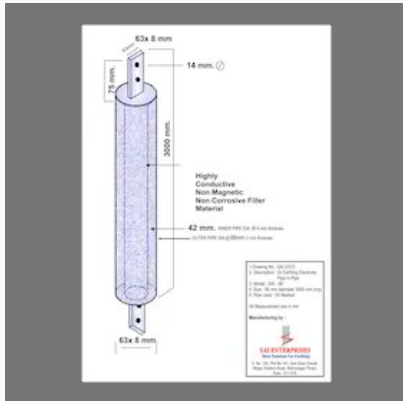

EARTHING ELECTRODE

Chemical Earthing Rods