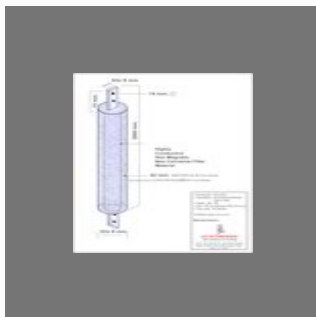

# Sai Engineering Works

<https://www.indiamart.com/sai-enggwork/>

We are reputed Manufacturer and Supplier of a high quality array of Leaf French Doors, French Windows, Safety Doors, Folding Doors and Sliding Doors. These products are designed and manufactured as per the international quality standards.