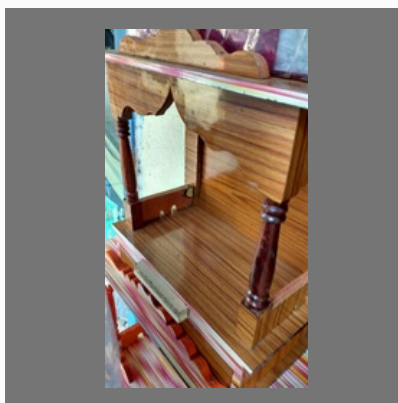

Wooden Temple