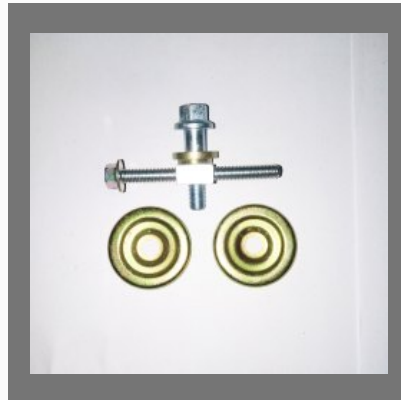

Wheel Bolts

Hub Car Wheel Bolt

Flange Nut And Car Wheel Bolt

Philips Head Screw Car Wheel Bolt

WHEEL NUT BOLT

Wheel Bolt BMW

Wheel Bolt Audi

Wheel Bolt

Brass Plated Wheel Washer

Automotive Mild Steel Washer

Mild Steel Washer

AC KIT

AC Pully Bolt Indigo

AC Pully Bolt Indica

AC Pully Bolt Innova

AC Pully Bolt Alto

CAR WHEEL NUT BOLTS

Wheel Nut Bolt

U Nut Bolt

New Generation Car Wheel
Nut Bolt

Flange Bolts

CAR WHEEL NUT BOLT

AFLO Wheel Nut Bolt

Head Bolt

Caliper Pin Kit

Caliper Pin Alto

OTHER PRODUCTS:

Ecosport Wheel Nut Bolt

Machine Screw Car Wheel Bolt

Wheel Bolt Ace

Mild Steel Type 2 Car Axle Nut

OTHER PRODUCTS: