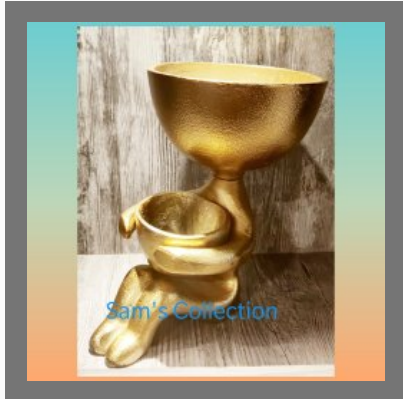

OTHER PRODUCTS:

Metal Yoga Planters