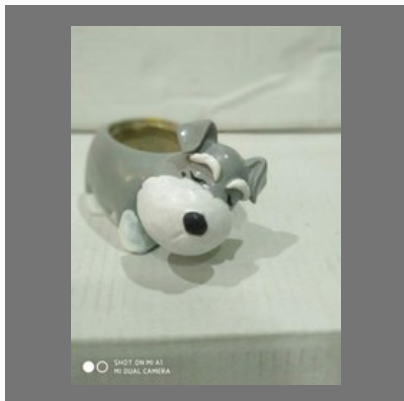

Ceramic Pot

Ceramic Pot

Ceramic Hanging Planter

OTHER PRODUCTS:

Ceramics Pots

Ceramic Garden Planter

Indoor Decorative Ceramic
Flower Pot

Ceramic Pot

OTHER PRODUCTS:

French Sabre Short Sword

Studio Pottery Coffee Mugs

Bowls

Decorative Aluminum Planter

OTHER PRODUCTS:

Resin Pot

Ceramic Coffee mug