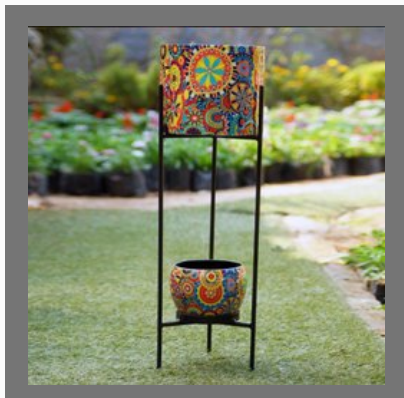

OTHER PRODUCTS:

Metal Planters With Stand