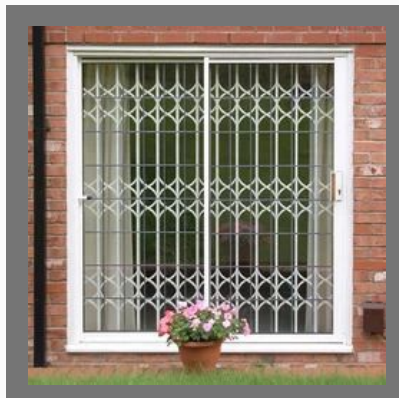

Fabricated Building Structure

HEAVY STRUCTURES

Mild Steel Structure
Fabrication Shed

Heavy Structures of ACP
Sheet

Steel Fabricated Heavy
Structures

OTHER PRODUCTS:

Push Pull Rolling Shutter

Metal Collapsible Gate