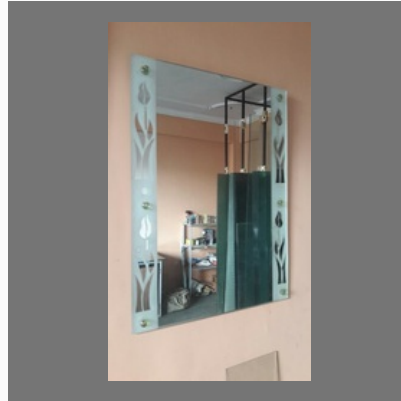

## OTHER PRODUCTS:

4mm Toughened Glass

Wall Mirror

Glass Mirror

Glass Sheet