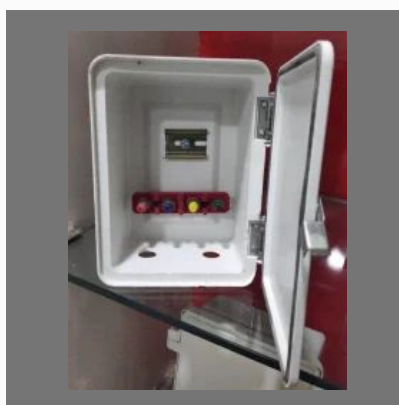

# METER BOX

HVDS Meter Box Sintex

AB Cable Accessories I Hook,  
Suspension Clamp , Dead End  
Clamps

Three Phase Metal Meter Box

Sintex Junction Box GSJB  
2014