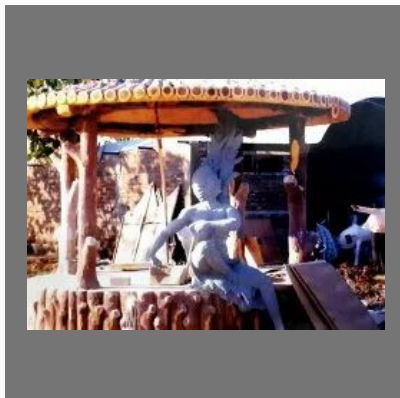

Cement Tree Gazebo