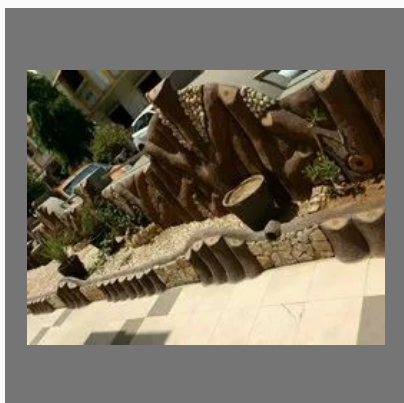

Tree Cement Mural