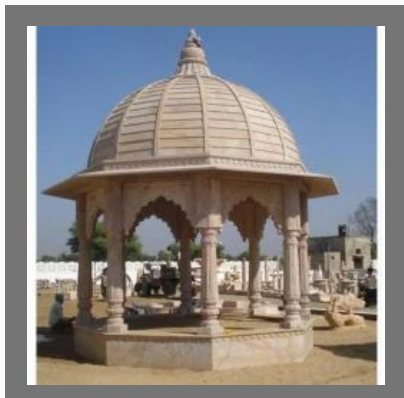

OTHER PRODUCTS:

Outdoor Stone Gazebo