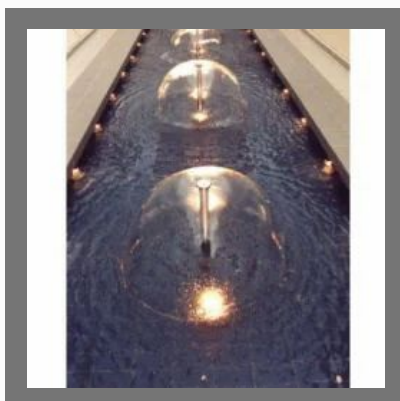

## OTHER PRODUCTS:

Artificial Tree Concrete Railing

Swimming Pool Pipeless Filter

Acrylic Mural Painting

Umbrella Water Fountain