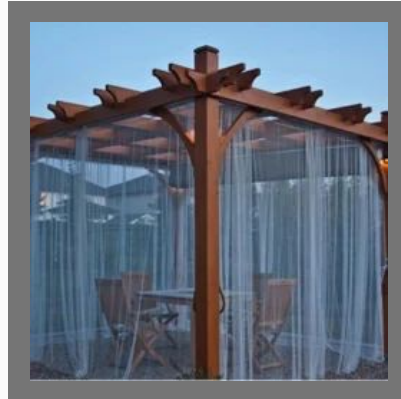

Outdoor Gazebo Tent