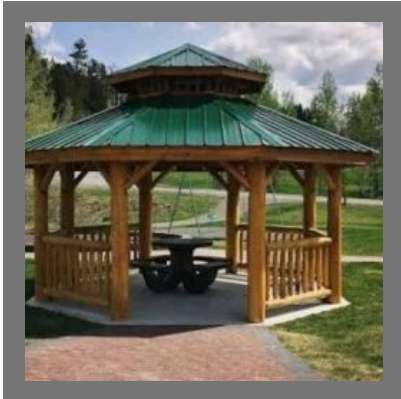

WOODEN GAZEBO

Our Product Range

Garden Wooden Gazebo