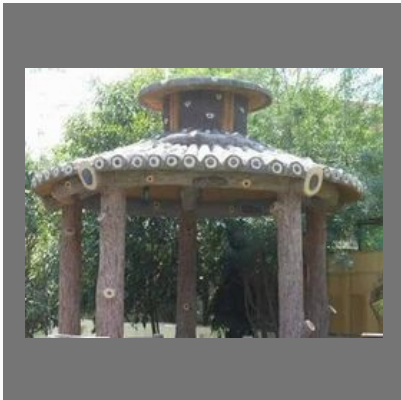

Tree Cement Gazebo