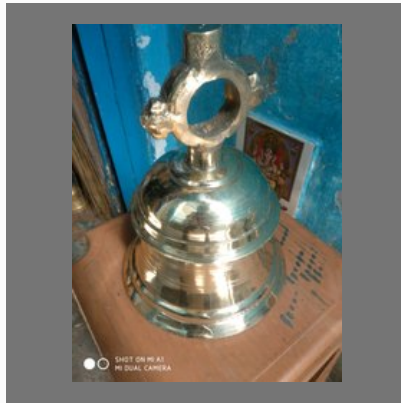

Saraswati Basanalaya

<https://www.indiamart.com/saraswati-basanalaya/>

OTHER PRODUCTS

Products

Copper Jug

Copper Water Bottle

Copper Kuber Turtle

Brass Bells

Copper Diya

Brass God Statue

Copper Lota Kalash

Puja Thali

OTHER PRODUCTS:

Puja Equipment

Pooja Articles

Godess Crown