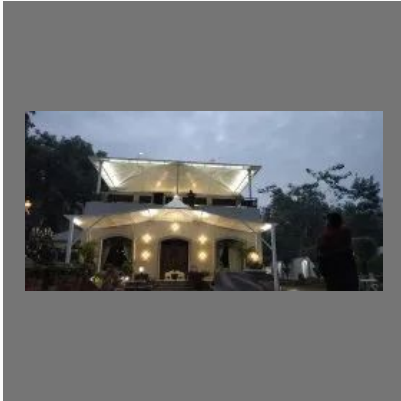

TENSILE STRUCTURE

Tensile Gazibo Structures