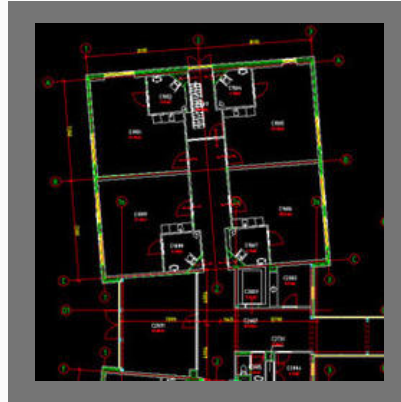

Street Lighting

Storm Drain Master Plan Service

MASTER PLANNING & LANDUSE ENTITLEMENT SERVICES

Commercial Site Layout

GIS & CAD Survey Services

Master Plan Development

Redevelopment Planning

OTHER PRODUCTS: