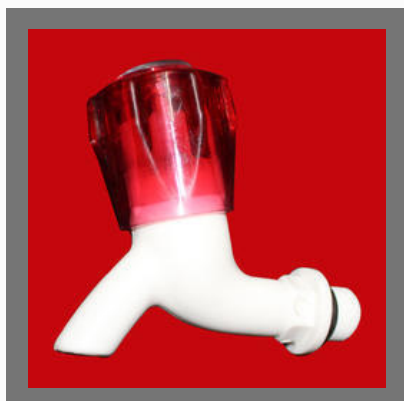

Wall Mounted Polo Bib Cock