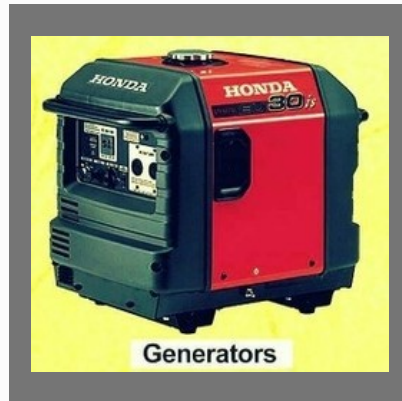

PORTABLE GENERATOR

Honda 1 KVA EP 1000 Generator

2KVA EX 2400S Honda Portable Generator

7KVA Honda Portable Generator

3 KVA Honda Portable Generator

BRUSH CUTTER

Honda Backpack BRUSH CUTTER UMR435T L2ST

Honda Brush Cutter