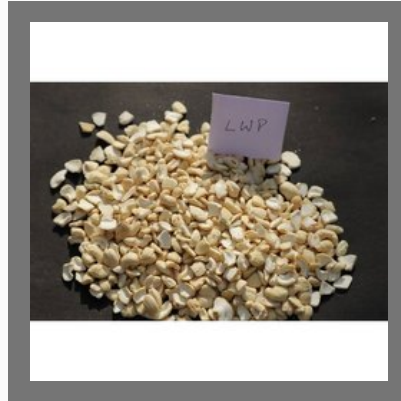

# BROKEN CASHEW NUTS

K Broken Cashew Nuts

LP Broken Cashew Nuts

WB Broken Cashew Nuts

SWP Broken Cashew Nuts

# HALF SPLIT CASHEW NUT

Half Split Cashew Nut

WS Half Split Cashew Nut

JH Half Split Cashew Nut

W240 Half Split Cashew Nut

## OTHER PRODUCTS:

W-450 Whole Cashew Nuts

LWP Broken Cashew Nuts

Roasted Cashew Nuts