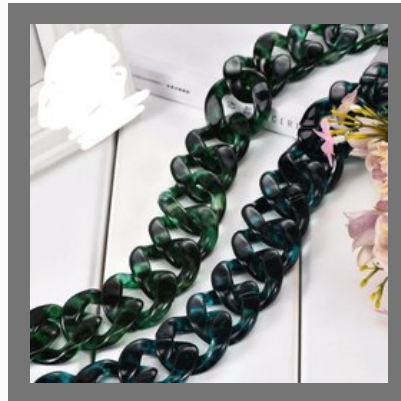

Wood Knife Handle

RESIN NECKLACE

Green Resin Necklace

Orange Beads Resin
Necklace

Orange Resin Designer
Necklaces

Sky Blue Resin Designer
Necklaces

PISTOL GUN BONE HANDLES

Our Product Range

White Smooth Bone Scales

White Bone Flat Scales

Dyed Stabilized Black Jigged Bone Scales

Golden Jigged Bone Scales

ACRYLIC NECKLACE

White Acrylic Necklace

Acrylic Mala Mix Colour Sky Blue, Yellow & Brown And White

Red & Black Brown & Black Acrylic Mala

Green & Blue & Black Acrylic Mala

BONE NECKLACE

Camel Bone Designer Necklaces

BLACK DESIGNER BONE NECKLACES

Bone Necklace

Bone Round Necklace

BUFFALO HORN WHITE STRIPS SCAELS