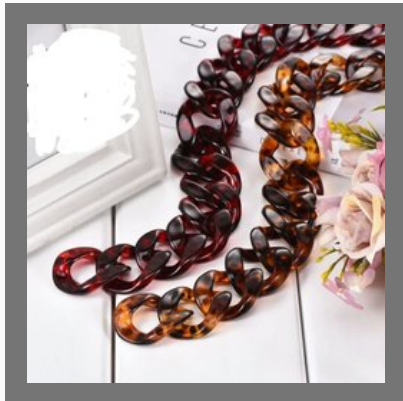

White Smooth Bone Scales

White Bone Flat Scales

Dyed Stabilized Black Jigged Bone Scales

Golden Jigged Bone Scales

ACRYLIC NECKLACE

White Acrylic Necklace

Acrylic Mala Mix Colour Sky Blue, Yellow & Brown And White