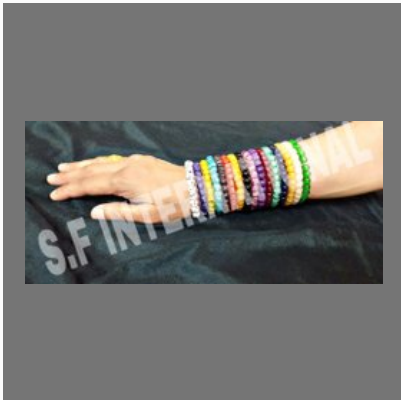

BLUE BONE BEADS
NECKLACES

Buffalo Horn Blue Stripes
Scale.

Acrylic Cube Gaming Dice

Horn Necklace

OTHER PRODUCTS:

Buffalo Horn Rolls

Green Buffalo Horn Roll

Epoxy Resin Beads Bracelets