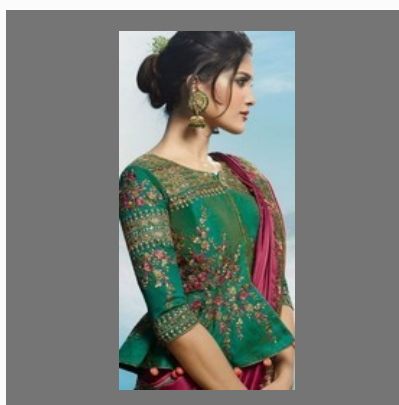

## OTHER PRODUCTS:

Indian Ethnic Bollywood Inspired Party Wear Wedding Saree

I95 Pack of 7 Black 4-Layer Airmesh Washable Reusable Anti-Pollution Outdoor Masks

Designer Face Mask

Indian Stylish Elegant Indo-Western Party Wear Saree