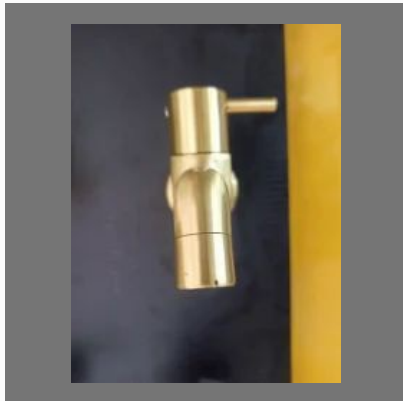

# FAUCET

Brass Water Tap

Heath Faucet

Health Faucet

Watertec Tap 2in1 angle cock