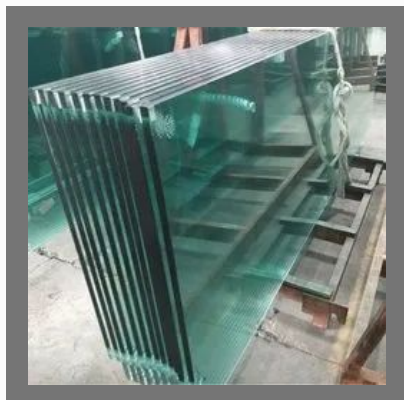

12mm Extra Clear Glass

OTHER PRODUCTS:

12Mm Toughened Glass Saint Gobain

8mm Clear Toughened Glass

Modular Aluminium Office Partition

Fire rated glass

OTHER PRODUCTS:

6mm Toughened Clear Glass

Residential Sliding Window

Aluminium Sliding Window

Sound Proof Class Glass

OTHER PRODUCTS:

Aluminium Fixed Glass Partitions

Upvc Sliding Window

10Mm Saint Gobain Toughened Glass

5Mm Tough Glass