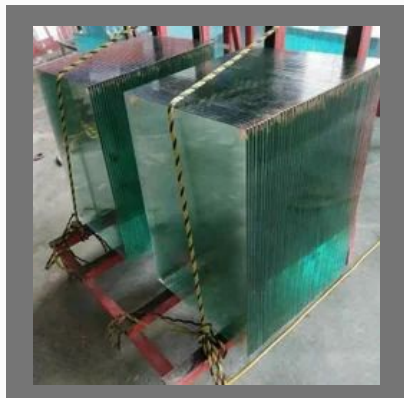

OTHER PRODUCTS:

12mm Plain Toughened Glass