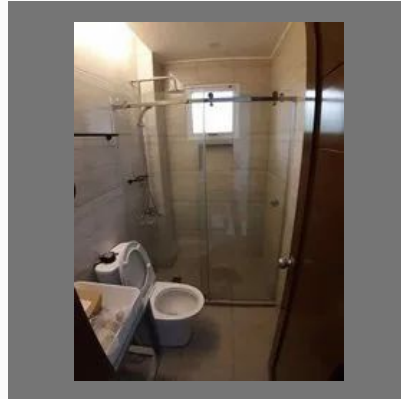

Clear Float Glass 2mm To 12mm Thickness

10Mm Glass Shower

Glass Shower Partition

8 MM SHOWER GLASS

OTHER PRODUCTS:

Decorative Glass

12Mm Toughened Glass Saint Gobain Dealer

12Mm Saint Gobain Clear Toughened Glass