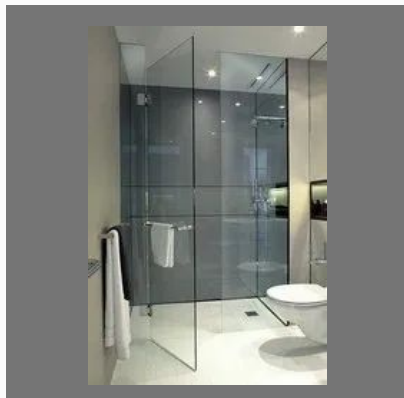

8Mm Toughened Glass Partition

Aluminium Sliding Window

Frameless Glass Doors

Saint Gobain Lacquered Glass

OTHER PRODUCTS:

6 Mm Saint Gobain
Toughened Glass

12 Mm Glass

Aluminum Sliding Window