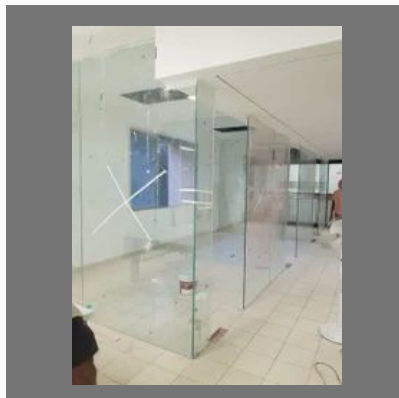

V GROOVE MIRROR &
GLASS

12mm Glass Patch Fitting

OTHER PRODUCTS:

Flat Toughened Glass

Pvb Laminated Toughened Glass

12Mm Thick Frameless Toughened Glass Door

Toughened Safety Laminated Glass

OTHER PRODUCTS:

8Mm Toughened Glass Partition

Aluminium Sliding Window

Frameless Glass Doors

Saint Gobain Lacquered Glass

OTHER PRODUCTS:

6 Mm Saint Gobain
Toughened Glass

12 Mm Glass

Aluminum Sliding Window