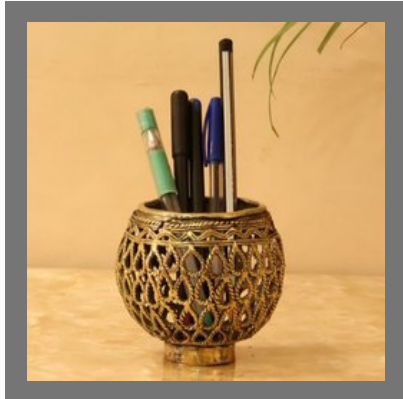

BRASS PEN HOLDER

Bastar Dhokra Art Designer Pen Holder