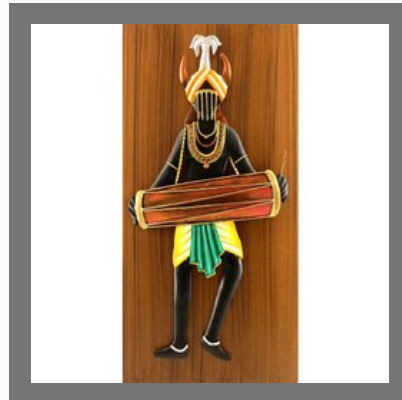

For more information, please visit

<https://www.indiamart.com/shambhavi-creations-raipur/profile.html>

ANIMAL STATUES

Bastar Art - Ornate Dhokra
Metal Art Cow Figurine with
Calf

Brass Metal Cow Statue

Dhokra Art Elephant With A
Tribal Man

Hand Crafted Brass Elephant

WALL FRAME

Musicians Set

Woman With Dholak

Woman with Nagada

Wrought Iron Wall Frame

METAL CANDLE HOLDER

Artful Horse Bastar Art Candle Holder