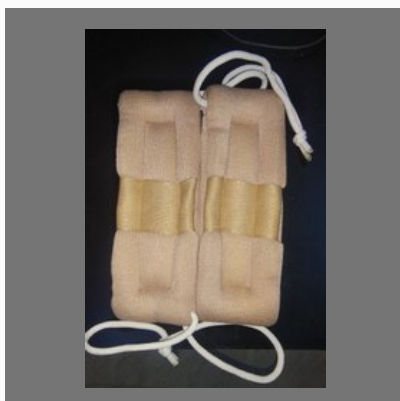

Body Fit Corset

Younger Shaper

GEL CUSHION RANGE

PU Foam Cervical Support
Gel Cover

Car Seat Cushion

Cervical Support Gel Cover &
Memory Foam

Back Support with Gel Cover

CERVICAL AIDS

Cervical Collar Hard Adj

Cervical Immobilizer

Soft Cervical Collar

Cervical Orthosis Philadelphia

OTHER PRODUCTS:

Lumbo Sacral Belt

Heel Pad (Donut)

Younger Shaper

Cervical Traction Collar

OTHER PRODUCTS:

Hip Pad

Hip Corset

Gel Cushion Range

Cervical Collar Soft With Support

Factsheet

Year of Establishment : 2018