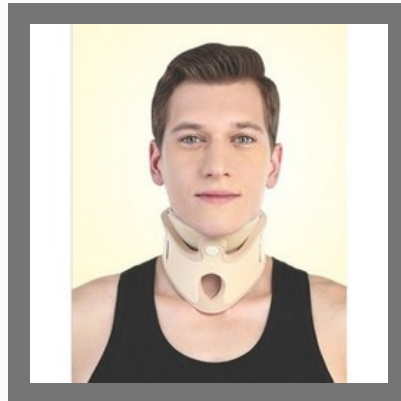

Cervical Immobilizer