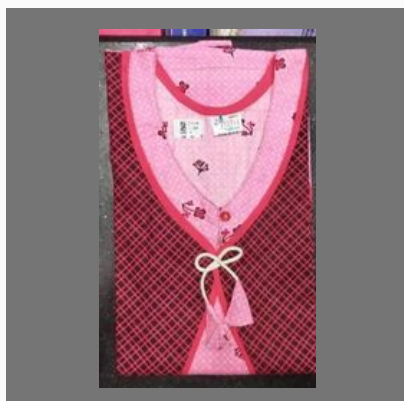

Juhi cotton Nighty (GST-5%) -
(wholesale)