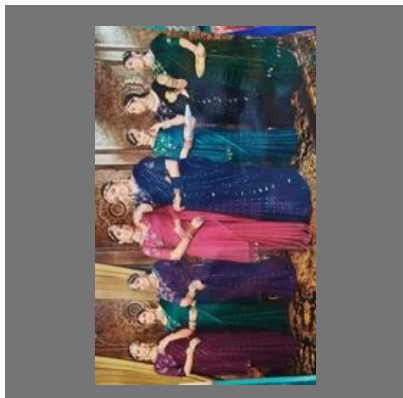

OTHER PRODUCTS:

Silk Saree (GST - 5%)
wholesale