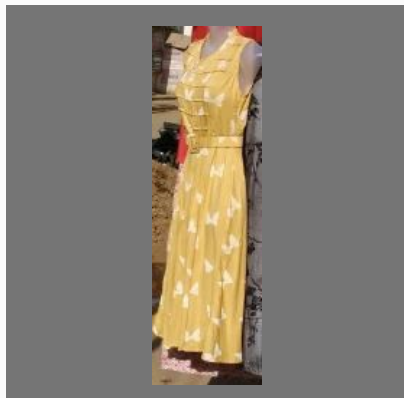

OTHER PRODUCTS:

Printed Ladies Kurti