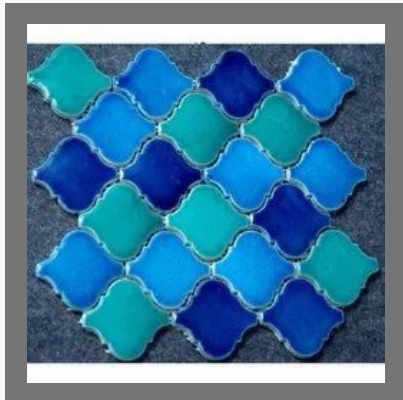

Handmade Lantern Tile