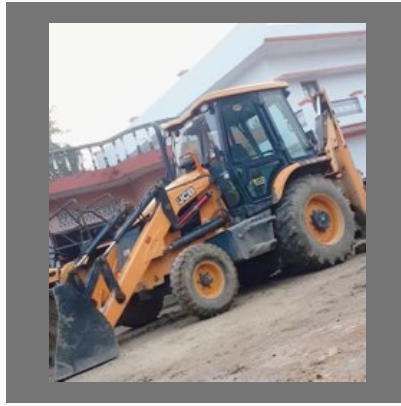

# Sharma Enterprises

<https://www.indiamart.com/sharma-enterprises-sumerpur/>

**OTHER PRODUCTS**

Products

Fly Cement Bricks 1500  
Hundreds Pieces

job work LNT 1 hour 900

Cement Bricks

Fly Ash Cement Bricks