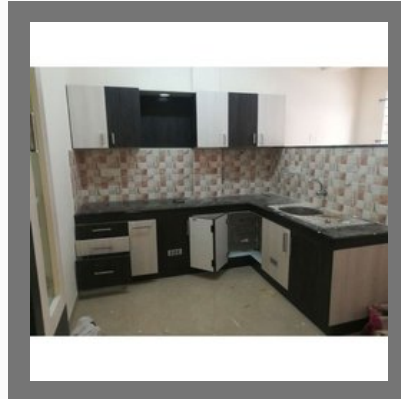

Designer Wooden TV Unit

Modern Wooden TV Unit

MODULAR KITCHEN

Acrylic Modular Kitchen

Wooden L Shaped Modular Kitchen

PVC Modular Kitchen

OTHER PRODUCTS:

Modern Stainless Steel Railing

Gypsum Ceiling Cornice

Wooden TV Cabinet

Glossy Modular Kitchen Cabinet

Factsheet

Year of Establishment : 2017

Nature of Business : Manufacturer

Total Number of Employees : Upto 10 People

CONTACT US