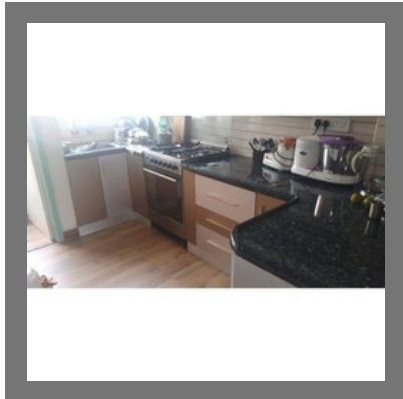

Designer Wooden TV Unit

Modern Wooden TV Unit

MODULAR KITCHEN

Acrylic Modular Kitchen

Wooden L Shaped Modular Kitchen

PVC Modular Kitchen

OTHER PRODUCTS:

Modern Stainless Steel Railing