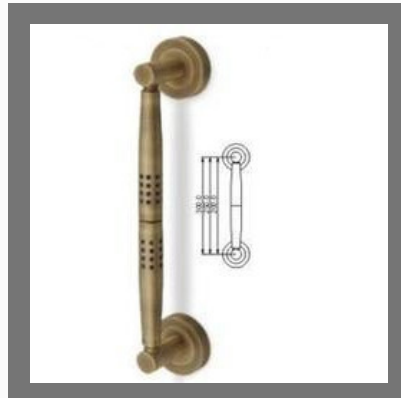

Our Product Range

Mortise Lock Set

Brass Lock Set

Mortise Lock Set

Door Lock Set

PULL HANDLE

PHR-67-BM-BP-250

Pull Handle

Kitchen Pull Handle

PHR-34-BM-BP-250

Door Pull Handle

Door Pull Handle

DOOR LOCK

Mortise Door Lock

Cylindrical Door Lock

Door Rim Lock