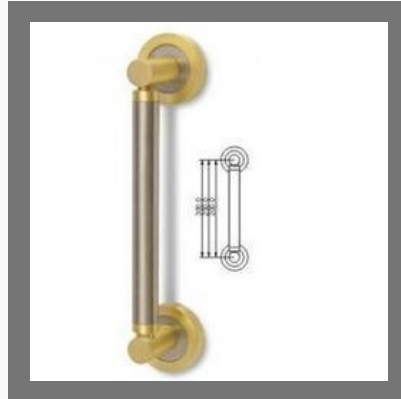

Our Product Range

Mortise Lock Set

Brass Lock Set

Mortise Lock Set

Door Lock Set

PULL HANDLE

PHR-67-BM-BP-250

Pull Handle

Kitchen Pull Handle

PHR-34-BM-BP-250

Door Pull Handle

Door Pull Handle

DOOR LOCK

Mortise Door Lock

Cylindrical Door Lock

Door Rim Lock

Cupboard Door Lock

CYLINDRICAL LOCK

Door Cylindrical Lock

Round Cylindrical Lock

Brass Cylindrical Lock

Metal Cylindrical Lock

INTERIOR DOOR HANDLE

Our Product Range