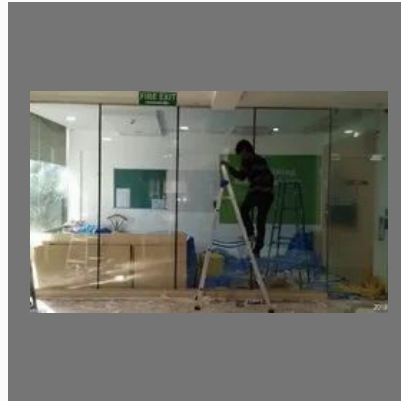

TOUGHENED GLASS

10mm Toughened Glass

Sound Proof Toughened Glass

Toughened Glasses

Office Sound Proof Toughened Glass

CATERING COUNTER

Dry Fruit Glass Catering Counter

12mm Dry Fruit Glass Counter