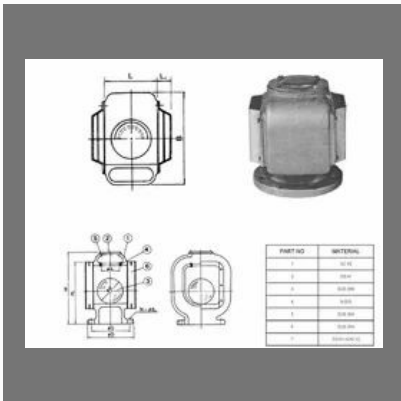

MARINE ASSESSORIES

Our Product Range

Panama Chock For Marine Deck

Bollard Twin Double Bitt

Air Vent Head Valve

5083h116 Aluminium Plate

OTHER PRODUCTS:

Flipper Delta Anchor Superior
High Holding Power

Marine Anchor Stockless

Denforth Boat Anchor

Aluminum Gangway

OTHER PRODUCTS:

HYDRAULIC SQUARE FLANGES

KENTER JOINING SHCKLE

EYE BOLT

Bow Shackles