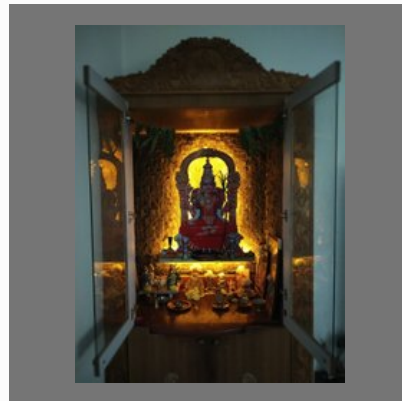

# PHOTO FRAME

Wooden College Photo Frame

Personalized Birthday gift-Double Heart

Table Top Frame

God Photo With Light Setting