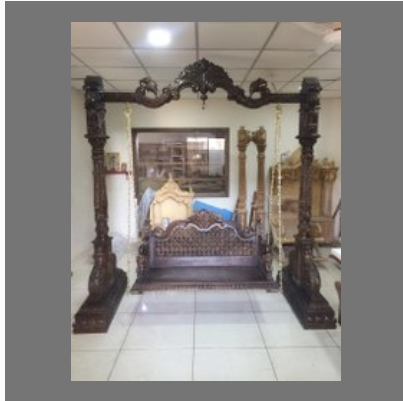

DESIGNER JHULA

Wooden Swing