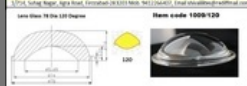

SHIVALI LITES & KRAFT
3/714, Sahag Nagar, Agra Road, Ferozabad-281203, Mob. 9411266402, Email shivalilites@rediffmail.com
WE'LL GLASS IN LED LIGHTS

ITEM No.	Glass	FD	ID	FT	WT	FW	SS	OH
Dom Half Round_175	Soda lime	174	136	10	8	10	18	60
Dom Half Round_160	Soda lime	160	138.5	5	3	5	11	62
Dom Half Round_177	Soda lime	176	138	10	9	11	18	70
Dom Half Round_116	Soda lime	116	95	3.5	6	10	38	60