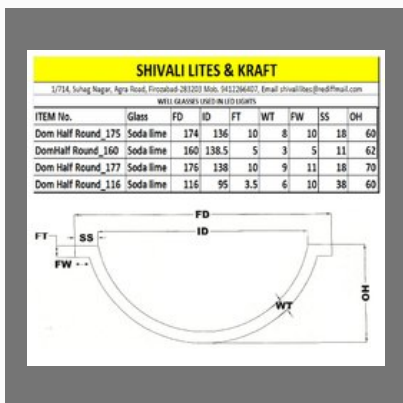

OTHER PRODUCTS:

Dome Glass

SHIVALI LITES & KRAFT
3/714, Sahag Nagar, Agra Road, Ferozabad-281203, Mob. 9411266402, Email shivalilites@rediffmail.com
WE'LL GLASS IN LED LIGHTS

ITEM No.	Glass	FD	ID	FT	WT	FW	SS	OH
Dom Half Round_175	Soda lime	174	136	10	8	10	18	60
Dom Half Round_160	Soda lime	160	138.5	5	3	5	11	62
Dom Half Round_177	Soda lime	176	138	10	9	11	18	70
Dom Half Round_116	Soda lime	116	95	3.5	6	10	38	60