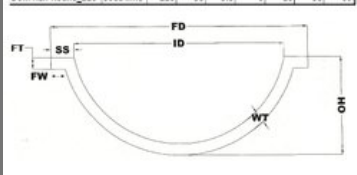

Dome Glass

SHIVALI LITES & KRAFT
3/714, Sahag Nagar, Agra Road, Ferozabad-281203, Mob. 9411266402, Email shivalilites@rediffmail.com
WE'LL GLASS IN LED LIGHTS

ITEM No.	Glass	FD	ID	FT	WT	FW	SS	OH
Dom Half Round_175	Soda lime	174	136	10	8	10	18	60
Dom Half Round_160	Soda lime	160	138.5	5	3	5	11	62
Dom Half Round_177	Soda lime	176	138	10	9	11	18	70
Dom Half Round_116	Soda lime	116	95	3.5	6	10	38	60