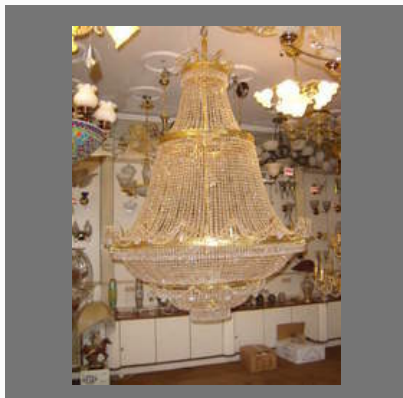

OTHER PRODUCTS:

Chandeliers