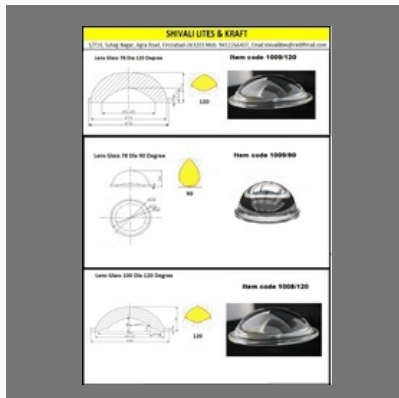

LED Lights Glass