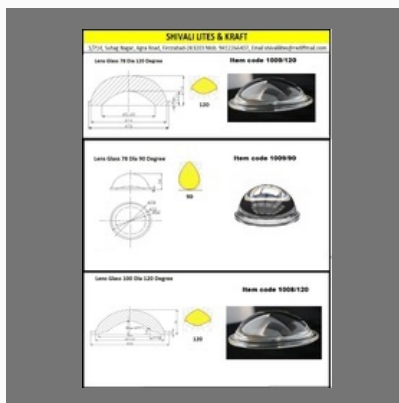

OTHER PRODUCTS:

Lens Glass

SHIVALI LITES & KRAFT
3/714, Sahag Nagar, Agra Road, Ferozabad-281203, Mob. 9411266402, Email shivalilites@rediffmail.com
WE'LL GLASS IN LED LIGHTS

ITEM No.	Glass	FD	ID	FT	WT	FW	SS	OH
Dom Half Round_175	Soda lime	174	136	10	8	10	18	60
Dom Half Round_160	Soda lime	160	138.5	5	3	5	11	62
Dom Half Round_177	Soda lime	176	138	10	9	11	18	70
Dom Half Round_116	Soda lime	116	95	3.5	6	10	38	60