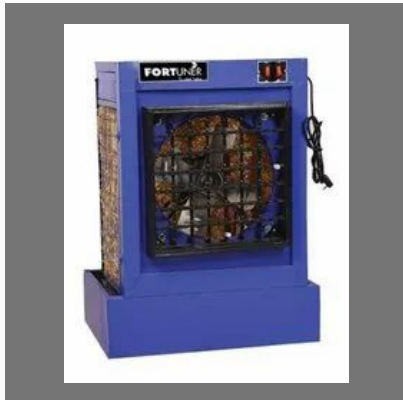

Samsung 7.0 Kg Semi-Automatic Top Loading Washing Machine (Light Grey, Air turbo drying)

COOLER

Fortuner Boss 110 Dia Cooler

Xtreme Tower 14 Cooler

Fortuner Junior 12 Metal Cooler

Fortuner UNO 18 | Metal Cooler