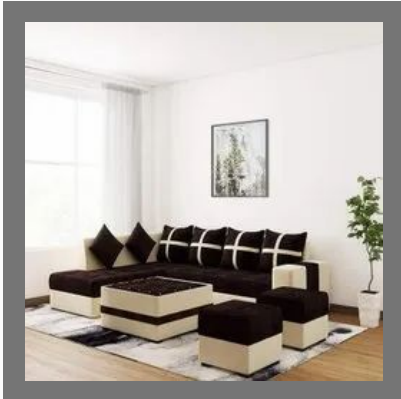

For more information, please visit

<https://www.indiamart.com/shivamsteelfurniture-indore/profile.html>

SOFA SET

Corner Sofa Set

Corner Sofa Set

L Shape Corner Sofa Set

5 Seater L Shape Sofa Set

MOBILE PHONES

Vivo Y12G (Phantom Black
3GB RAM, 64GB Storage)

Vivo Y12G (Glacier Blue 3GB
RAM, 64GB Storage)

Vivo V21e 5g (sunset Jazz,
8gb Ram, 128gb Storage)

Vivo V21e 5g (dark Pearl, 8gb
Ram, 128gb Storage)

LED TV

Crown 81.28 cm (32 Inches)
Full HD Smart LED TV C-
32Smart (Black) (2020 Model)

Double Door Steel Almirah

Double Door Wooden Almirah

3 Door Dressing Almirah

OTHER PRODUCTS:

Purple 5 Seater Home Centre
Sofa Set

Vivo Y72 5G (Slate Gray, 8GB
RAM, 128GB Storage)

Samsung 125 cm (50 inches)
Crystal 4K Series Ultra HD
Smart LED TV (Black) (2021
Model)