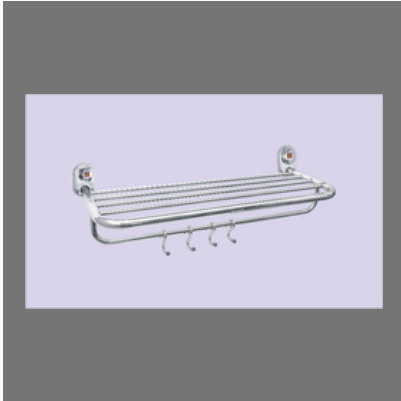

2 Tier Stainless Steel Kitchen
Rack

SETUP BOX STAND

SS Setup Box And Remote Stand

Setup Box Stand

Acrylic Setup Box Stand

TV Set Up Box Stand

TOWEL RING AND ROD

Towel Hanging Rod

Towel Square Ring

Towel Round Ring

Towel Apple Ring

FRUIT AND VEGETABLE BASKET

Stainless Steel Fruit Basket

Round Vegetable Basket

Stainless Steel Vegetable Basket

TOWEL RACK

Our Product Range

Stainless Steel Towel Rack

Bathroom SS Towel Rack

Wall Mounted SS Towel Rack

OTHER PRODUCTS:

Double Diamond Multipurpose
Kitchen Corner Shelf

Stainless Steel Corner
Bathroom Stand

Multi-Purpose Glass Corner
Shelf