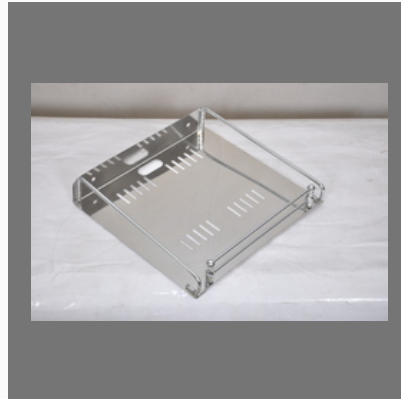

Glass Shelf

Multi- Purpose Black Glass
Corner Shelf

Glass TV Setup Box Stand
Wall Shelf

KITCHEN RACK

S-23 Delux Perfume Rack

Kitchen Utensil Steel Rack

Steel Glass Stand

Double Stainless Steel
Kitchen Rack

2 Tier Stainless Steel Kitchen
Rack

SETUP BOX STAND

SS Setup Box And Remote Stand

Setup Box Stand

Acrylic Setup Box Stand

TV Set Up Box Stand

TOWEL RING AND ROD

Towel Hanging Rod