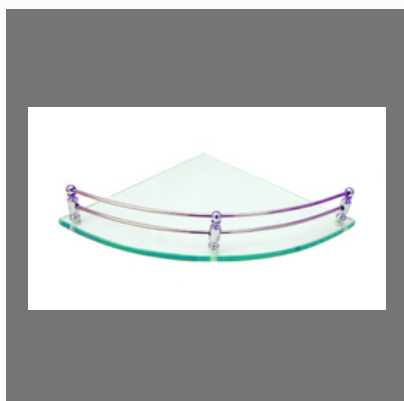

Our Product Range

Stainless Steel Towel Rack

Bathroom SS Towel Rack

Wall Mounted SS Towel Rack

OTHER PRODUCTS:

Double Diamond Multipurpose
Kitchen Corner Shelf

Stainless Steel Corner
Bathroom Stand

Multi-Purpose Glass Corner
Shelf