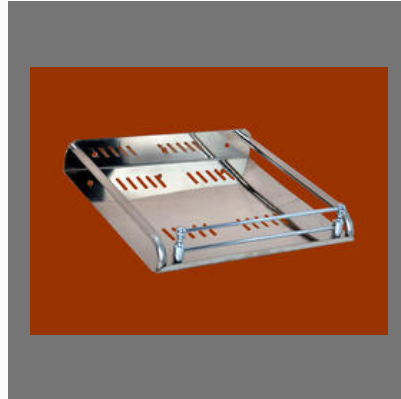

Glass Shelf

Multi- Purpose Black Glass
Corner Shelf

Glass TV Setup Box Stand
Wall Shelf

KITCHEN RACK

S-23 Delux Perfume Rack

Kitchen Utensil Steel Rack

Steel Glass Stand

Double Stainless Steel
Kitchen Rack

2 Tier Stainless Steel Kitchen
Rack

SETUP BOX STAND

SS Setup Box And Remote Stand

Setup Box Stand

Acrylic Setup Box Stand

TV Set Up Box Stand

TOWEL RING AND ROD

Towel Hanging Rod