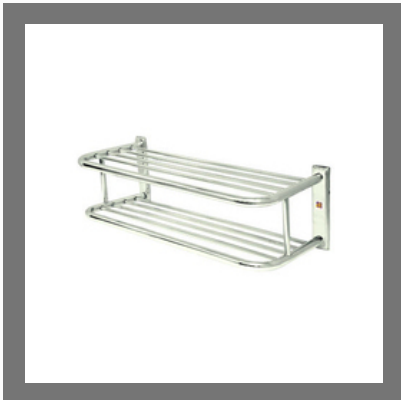

2 Tier Stainless Steel Kitchen
Rack

SETUP BOX STAND

SS Setup Box And Remote Stand

Setup Box Stand

Acrylic Setup Box Stand

TV Set Up Box Stand

TOWEL RING AND ROD

Towel Hanging Rod

Towel Square Ring

Towel Round Ring

Towel Apple Ring

FRUIT AND VEGETABLE BASKET

Stainless Steel Fruit Basket

Round Vegetable Basket

Stainless Steel Vegetable Basket

TOWEL RACK

Our Product Range

Stainless Steel Towel Rack

Bathroom SS Towel Rack

Wall Mounted SS Towel Rack

OTHER PRODUCTS:

Double Diamond Multipurpose
Kitchen Corner Shelf

Stainless Steel Corner
Bathroom Stand

Multi-Purpose Glass Corner
Shelf