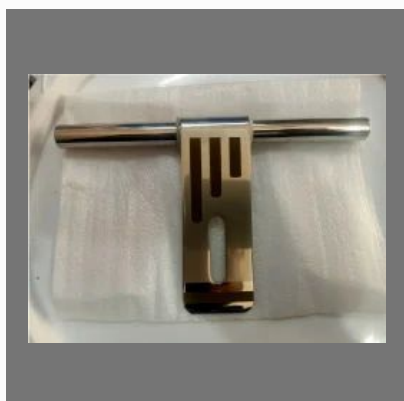

Nerolac Perma Damp Protect Exterior Paint

Nerolac Suraksha Plus Emulsion Paint

OTHER PRODUCTS:

Glaxci Acrylic Washable Distemper

8 Inch SS Door Aldrop

SS 202 Door Aldrop

Nerolac Synthetic Enamel High Gloss Paint