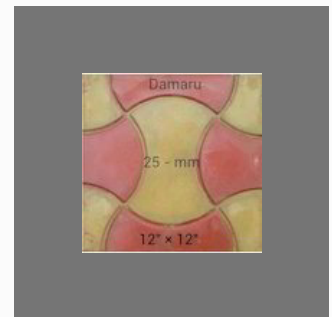

+91-8048423541

Shoham Cement Product

<https://www.indiamart.com/shohamcementmumbai/>

Shoham Cement Product is one of the leading firms indulged in the offering of **Glossy Paver Blocks**, **Matt Paver Blocks** and more. These tiles are superior in quality, reliable and available in the market in many sizes and shapes.