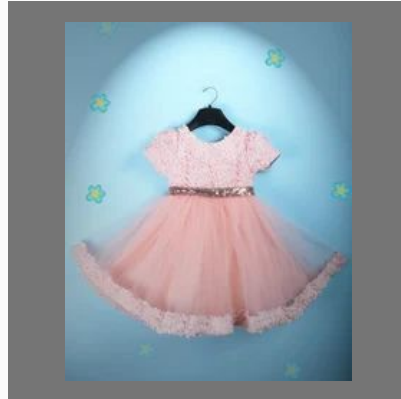

Shopee Day

<https://www.indiamart.com/shopee-day/>

OTHER PRODUCTS

Products

Kids Girl Dress

Women Imported Silk Milk
Plain Leggings

Party Wear Fancy Girls Frock

Party Wear Fancy Girls Frock

OTHER PRODUCTS:

Party Wear Fancy Girls Frock

Party Wear Fancy Girls Frock

Party Wear Fancy Girls Frock

Party Wear Fancy Girls Frock

OTHER PRODUCTS:

Party Wear Fancy Fluffy Girls Frock

Party Wear Fancy Fluffy Girls Frock

Kids Girl Party Wear Dress

Women Imported Silk Milk Plain Leggings

Factsheet

Nature of Business

:Wholesaler

CONTACT US

Shopee Day

Contact Person: Subodh Sharma