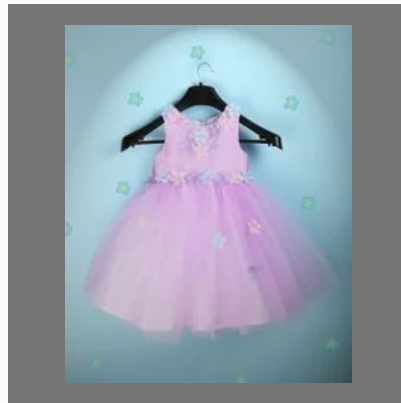

Shopee Day

<https://www.indiamart.com/shopee-day/>

OTHER PRODUCTS

Products

Kids Girl Dress

Women Imported Silk Milk
Plain Leggings

Party Wear Fancy Girls Frock

Party Wear Fancy Girls Frock

OTHER PRODUCTS:

Party Wear Fancy Girls Frock

Party Wear Fancy Girls Frock

Party Wear Fancy Girls Frock

Party Wear Fancy Girls Frock

OTHER PRODUCTS:

Party Wear Fancy Fluffy Girls Frock

Party Wear Fancy Fluffy Girls Frock

Kids Girl Party Wear Dress

Women Imported Silk Milk Plain Leggings

Factsheet

Nature of Business

:Wholesaler

CONTACT US

Shopee Day

Contact Person: Subodh Sharma