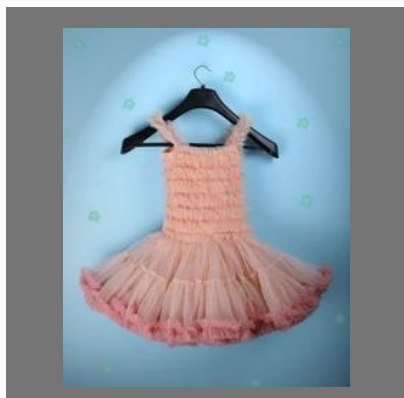

Shopee Day

<https://www.indiamart.com/shopee-day/>

OTHER PRODUCTS

Products

Kids Girl Dress

Women Imported Silk Milk
Plain Leggings

Party Wear Fancy Girls Frock

Party Wear Fancy Girls Frock

OTHER PRODUCTS:

Party Wear Fancy Girls Frock

Party Wear Fancy Girls Frock

Party Wear Fancy Girls Frock

Party Wear Fancy Girls Frock

OTHER PRODUCTS:

Party Wear Fancy Fluffy Girls Frock

Party Wear Fancy Fluffy Girls Frock

Kids Girl Party Wear Dress

Women Imported Silk Milk Plain Leggings

Factsheet

Nature of Business

:Wholesaler

CONTACT US

Shopee Day

Contact Person: Subodh Sharma