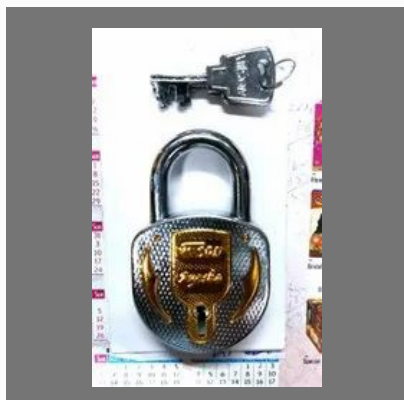

Golden Khanjar Key Chain

ROUND PAD LOCK

67 mm Audi Padlock

67 mm Ayesha Padlock

65 mm Hilam Hunter Padlock

KEY

SS Keys

Metal Key

SS Key

OTHER PRODUCTS:

57 mm Ayesha Padlock

Royal Enfield Bullet Key

Luvi Key Chain

Black Bicycle Lock

OTHER PRODUCTS:

Red Bicycle Cable Lock